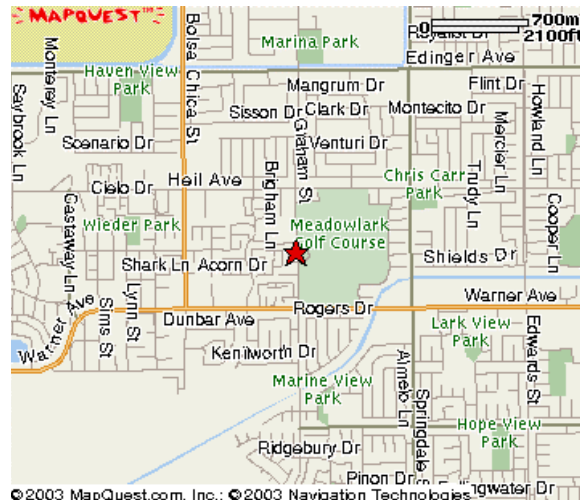

astron (elec•tron•ics)inc.

verb: 1. representation defined

Course Directions:

Meadowlark Golf Club 16782 Graham Street, Huntington Beach, CA 92649

From Los Angeles: Go South on San Diego Fwy (405), bear a right at junction with Garden Grove Fwy (22) to Bolsa Chica Rd. exit; south approx. 3 miles to Heil Ave; left (east) to Graham St.; right to club.

From South Orange County/San Diego: North on San Diego Fwy (405) to Warner Ave west; exit west approx. 4 miles to Graham St.; Right to club.

Questions: Call Jennifer at (949) 379-7266, prior to the tournament or call Steve (714) 614-2465 on the day of the tournament.